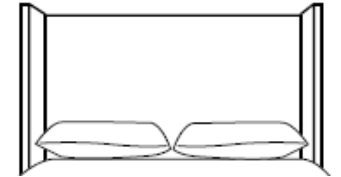

DESIGN YOUR OWN BED – TUSCAN

1. CHOOSE YOUR SIZE & CONFIGURATION:

HEADBOARD ONLY

TWIN SIZE: 46" W
FULL SIZE: 61" W
QUEEN SIZE: 67" W
CALIFORNIA KING: 79" W
KING SIZE: 83"

BED WITH TAPERED LEGS

TWIN SIZE: 46" W 85" D
FULL SIZE: 61" W 85" D
QUEEN SIZE: 67" W 90" D
CALIFORNIA KING: 79" W 94" D
KING SIZE: 83" 90" D

BED WITH BLOCK LEGS

2. CHOOSE YOUR HEADBOARD STYLE:

SQUARE CORNER

SQUARE BORDERLESS

CLIPPED CORNER

WINGED

SQUARE-CUT CORNER

SCALLOPED

ARCHED

ARCHED CLIPPED CORNER

3. CHOOSE YOUR HEADBOARD HEIGHT: 56", 63", OR 70"

4. CHOOSE YOUR PANEL TREATMENT:

PLAIN

SQUARE BUTTONLESS TUFTED

SQUARE BUTTON TUFTED

DIAMOND BUTTON TUFTED