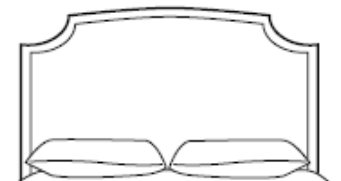

DESIGN YOUR OWN BED – TUSCAN

1. CHOOSE YOUR SIZE & CONFIGURATION:

HEADBOARD ONLY

TWIN SIZE: 46" W
FULL SIZE: 61" W
QUEEN SIZE: 67" W
CALIFORNIA KING: 79" W
KING SIZE: 83"

BED WITH TAPERED LEGS

TWIN SIZE: 46" W 85" D
FULL SIZE: 61" W 85" D
QUEEN SIZE: 67" W 90" D
CALIFORNIA KING: 79" W 94" D
KING SIZE: 83" 90" D

BED WITH BLOCK LEGS

2. CHOOSE YOUR HEADBOARD STYLE:

SQUARE CORNER

SQUARE BORDERLESS

CLIPPED CORNER

WINGED

SQUARE-CUT CORNER

SCALLOPED

ARCHED

ARCHED CLIPPED CORNER

3. CHOOSE YOUR HEADBOARD HEIGHT: 56", 63", OR 70"

4. CHOOSE YOUR PANEL TREATMENT:

PLAIN

SQUARE BUTTONLESS TUFTED

SQUARE BUTTON TUFTED

DIAMOND BUTTON TUFTED