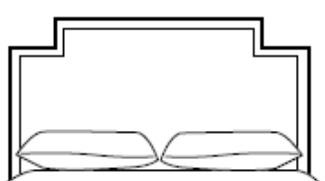

DESIGN YOUR OWN BED – TUSCAN

1. CHOOSE YOUR SIZE & CONFIGURATION:

HEADBOARD ONLY

TWIN SIZE: 46" W
FULL SIZE: 61" W
QUEEN SIZE: 67" W
CALIFORNIA KING: 79" W
KING SIZE: 83"

BED WITH TAPERED LEGS

TWIN SIZE: 46" W 85" D
FULL SIZE: 61" W 85" D
QUEEN SIZE: 67" W 90" D
CALIFORNIA KING: 79" W 94" D
KING SIZE: 83" 90" D

BED WITH BLOCK LEGS

2. CHOOSE YOUR HEADBOARD STYLE:

SQUARE CORNER

SQUARE BORDERLESS

CLIPPED CORNER

WINGED

SQUARE-CUT CORNER

SCALLOPED

ARCHED

ARCHED CLIPPED CORNER

3. CHOOSE YOUR HEADBOARD HEIGHT: 56", 63", OR 70"

4. CHOOSE YOUR PANEL TREATMENT:

PLAIN

SQUARE BUTTONLESS TUFTED

SQUARE BUTTON TUFTED

DIAMOND BUTTON TUFTED