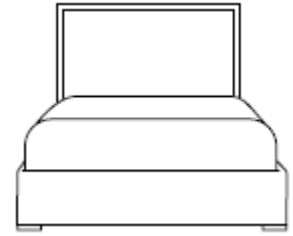

DESIGN YOUR OWN BED – TUSCAN

1. CHOOSE YOUR SIZE & CONFIGURATION:

HEADBOARD ONLY

TWIN SIZE: 46" W
FULL SIZE: 61" W
QUEEN SIZE: 67" W
CALIFORNIA KING: 79" W
KING SIZE: 83"

BED WITH TAPERED LEGS

TWIN SIZE: 46" W 85" D
FULL SIZE: 61" W 85" D
QUEEN SIZE: 67" W 90" D
CALIFORNIA KING: 79" W 94" D
KING SIZE: 83" 90" D

BED WITH BLOCK LEGS

2. CHOOSE YOUR HEADBOARD STYLE:

SQUARE CORNER

SQUARE BORDERLESS

CLIPPED CORNER

WINGED

SQUARE-CUT CORNER

SCALLOPED

ARCHED

ARCHED CLIPPED CORNER

3. CHOOSE YOUR HEADBOARD HEIGHT: 56", 63", OR 70"

4. CHOOSE YOUR PANEL TREATMENT:

PLAIN

SQUARE BUTTONLESS TUFTED

SQUARE BUTTON TUFTED

DIAMOND BUTTON TUFTED