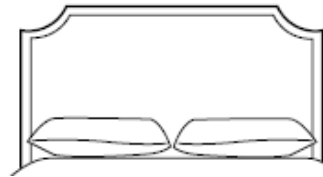

DESIGN YOUR OWN BED – TUSCAN

1. CHOOSE YOUR SIZE & CONFIGURATION:

HEADBOARD ONLY

TWIN SIZE: 46" W
FULL SIZE: 61" W
QUEEN SIZE: 67" W
CALIFORNIA KING: 79" W
KING SIZE: 83"

BED WITH TAPERED LEGS

TWIN SIZE: 46" W 85" D
FULL SIZE: 61" W 85" D
QUEEN SIZE: 67" W 90" D
CALIFORNIA KING: 79" W 94" D
KING SIZE: 83" 90" D

BED WITH BLOCK LEGS

2. CHOOSE YOUR HEADBOARD STYLE:

SQUARE CORNER

SQUARE BORDERLESS

CLIPPED CORNER

WINGED

SQUARE-CUT CORNER

SCALLOPED

ARCHED

ARCHED CLIPPED CORNER

3. CHOOSE YOUR HEADBOARD HEIGHT: 56", 63", OR 70"

4. CHOOSE YOUR PANEL TREATMENT:

PLAIN

SQUARE BUTTONLESS TUFTED

SQUARE BUTTON TUFTED

DIAMOND BUTTON TUFTED