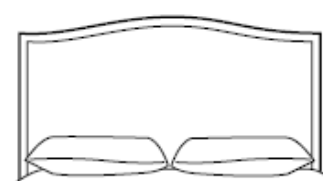

DESIGN YOUR OWN BED – TUSCAN

1. CHOOSE YOUR SIZE & CONFIGURATION:

HEADBOARD ONLY

TWIN SIZE: 46" W
FULL SIZE: 61" W
QUEEN SIZE: 67" W
CALIFORNIA KING: 79" W
KING SIZE: 83"

BED WITH TAPERED LEGS

TWIN SIZE: 46" W 85" D
FULL SIZE: 61" W 85" D
QUEEN SIZE: 67" W 90" D
CALIFORNIA KING: 79" W 94" D
KING SIZE: 83" 90" D

BED WITH BLOCK LEGS

2. CHOOSE YOUR HEADBOARD STYLE:

SQUARE CORNER

SQUARE BORDERLESS

CLIPPED CORNER

WINGED

SQUARE-CUT CORNER

SCALLOPED

ARCHED

ARCHED CLIPPED CORNER

3. CHOOSE YOUR HEADBOARD HEIGHT: 56", 63", OR 70"

4. CHOOSE YOUR PANEL TREATMENT:

PLAIN

SQUARE BUTTONLESS TUFTED

SQUARE BUTTON TUFTED

DIAMOND BUTTON TUFTED