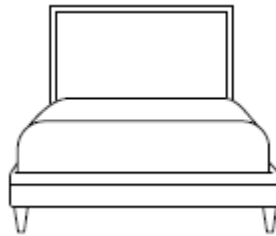

DESIGN YOUR OWN BED – TUSCAN

1. CHOOSE YOUR SIZE & CONFIGURATION:

HEADBOARD ONLY

TWIN SIZE: 46" W
FULL SIZE: 61" W
QUEEN SIZE: 67" W
CALIFORNIA KING: 79" W
KING SIZE: 83"

BED WITH TAPERED LEGS

TWIN SIZE: 46" W 85" D
FULL SIZE: 61" W 85" D
QUEEN SIZE: 67" W 90" D
CALIFORNIA KING: 79" W 94" D
KING SIZE: 83" 90" D

BED WITH BLOCK LEGS

2. CHOOSE YOUR HEADBOARD STYLE:

SQUARE CORNER

SQUARE BORDERLESS

CLIPPED CORNER

WINGED

SQUARE-CUT CORNER

SCALLOPED