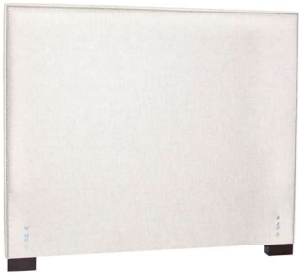

California king headboard 78"W

Headboard attaches to standard metal bed frame (not included)

Beds:

Twin bed 45"W 84"D

Full bed 60"W 84"D

Queen bed 66"W 89"D

King bed 82"W 89"D

California king bed 78"W 93"D

Side/foot rail height 14"

Bed = headboard, foot rail, side rails, wood slats

Bed requires box springs

Platform beds:

Twin platform bed 45"W 84"D

Full platform bed 60"W 84"D

Queen platform bed 66"W 89"D

King platform bed 82"W 89"D

California king platform bed 78"W 93"D

Platform beds are designed to accept a mattress only

2. Choose your headboard style

Square

Arc

Ornate

Camel

3. Choose your headboard height

Standard 56"

Tall 63"

Grande 70"

4. Choose your panel treatment

Plain

Square button tufted

Square buttonless tufted

Diamond button tufted