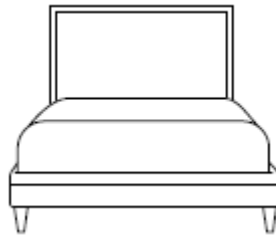

### 1. CHOOSE YOUR SIZE & CONFIGURATION:

HEADBOARD ONLY

TWIN SIZE: 46" W  
FULL SIZE: 61" W  
QUEEN SIZE: 67" W  
CALIFORNIA KING: 79" W  
KING SIZE: 83"

BED WITH TAPERED LEGS

TWIN SIZE: 46" W 85" D  
FULL SIZE: 61" W 85" D  
QUEEN SIZE: 67" W 90" D  
CALIFORNIA KING: 79" W 94" D  
KING SIZE: 83" 90" D

BED WITH BLOCK LEGS