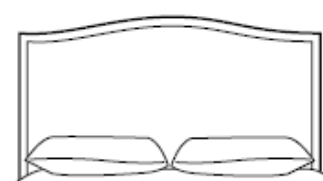

### 1. CHOOSE YOUR SIZE & CONFIGURATION:

HEADBOARD ONLY

TWIN SIZE: 46" W  
FULL SIZE: 61" W  
QUEEN SIZE: 67" W  
CALIFORNIA KING: 79" W  
KING SIZE: 83"

BED WITH TAPERED LEGS

TWIN SIZE: 46" W 85" D  
FULL SIZE: 61" W 85" D  
QUEEN SIZE: 67" W 90" D  
CALIFORNIA KING: 79" W 94" D  
KING SIZE: 83" 90" D

### 2. CHOOSE YOUR HEADBOARD STYLE:

SQUARE CORNER

SQUARE BORDERLESS

CLIPPED CORNER

WINGED

SQUARE-CUT CORNER

SCALLOPED

ARCHED

ARCHED CLIPPED CORNER