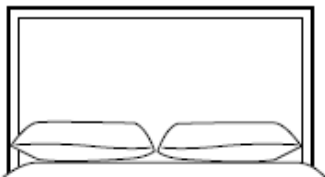

2. CHOOSE YOUR HEADBOARD STYLE:

SQUARE CORNER