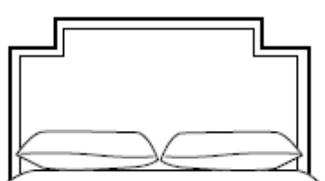

### 1. CHOOSE YOUR SIZE & CONFIGURATION:

HEADBOARD ONLY

TWIN SIZE: 46" W  
FULL SIZE: 61" W  
QUEEN SIZE: 67" W  
CALIFORNIA KING: 79" W  
KING SIZE: 83"

BED WITH TAPERED LEGS

TWIN SIZE: 46" W 85" D  
FULL SIZE: 61" W 85" D  
QUEEN SIZE: 67" W 90" D  
CALIFORNIA KING: 79" W 94" D  
KING SIZE: 83" 90" D

### 2. CHOOSE YOUR HEADBOARD STYLE:

SQUARE CORNER

SQUARE BORDERLESS

CLIPPED CORNER

WINGED

SQUARE-CUT CORNER

SCALLOPED

ARCHED

ARCHED CLIPPED CORNER