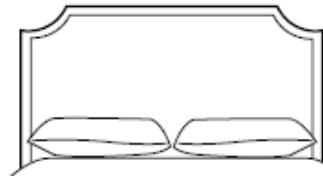

### 1. CHOOSE YOUR SIZE & CONFIGURATION:

HEADBOARD ONLY

TWIN SIZE: 46" W  
FULL SIZE: 61" W  
QUEEN SIZE: 67" W  
CALIFORNIA KING: 79" W  
KING SIZE: 83"

BED WITH TAPERED LEGS

TWIN SIZE: 46" W 85" D  
FULL SIZE: 61" W 85" D  
QUEEN SIZE: 67" W 90" D  
CALIFORNIA KING: 79" W 94" D  
KING SIZE: 83" 90" D

BED WITH BLOCK LEGS

### 2. CHOOSE YOUR HEADBOARD STYLE:

SQUARE CORNER

SQUARE BORDERLESS

CLIPPED CORNER

WINGED

SQUARE-CUT CORNER

SCALLOPED

ARCHED