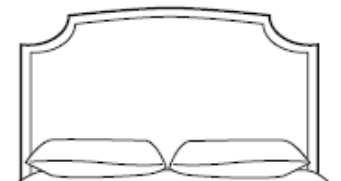

### 1. CHOOSE YOUR SIZE & CONFIGURATION:

HEADBOARD ONLY

TWIN SIZE: 46" W  
FULL SIZE: 61" W  
QUEEN SIZE: 67" W  
CALIFORNIA KING: 79" W  
KING SIZE: 83"

BED WITH TAPERED LEGS

TWIN SIZE: 46" W 85" D  
FULL SIZE: 61" W 85" D  
QUEEN SIZE: 67" W 90" D  
CALIFORNIA KING: 79" W 94" D  
KING SIZE: 83" 90" D

### 2. CHOOSE YOUR HEADBOARD STYLE:

SQUARE CORNER

SQUARE BORDERLESS

CLIPPED CORNER

WINGED

SQUARE-CUT CORNER

SCALLOPED

ARCHED

ARCHED CLIPPED CORNER