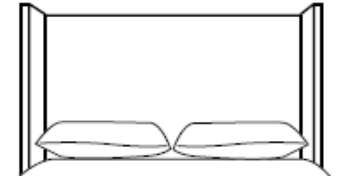

### 1. CHOOSE YOUR SIZE & CONFIGURATION:

HEADBOARD ONLY

TWIN SIZE: 46" W  
FULL SIZE: 61" W  
QUEEN SIZE: 67" W  
CALIFORNIA KING: 79" W  
KING SIZE: 83"

BED WITH TAPERED LEGS

TWIN SIZE: 46" W 85" D  
FULL SIZE: 61" W 85" D  
QUEEN SIZE: 67" W 90" D  
CALIFORNIA KING: 79" W 94" D  
KING SIZE: 83" 90" D

BED WITH BLOCK LEGS

### 2. CHOOSE YOUR HEADBOARD STYLE:

SQUARE CORNER

SQUARE BORDERLESS

CLIPPED CORNER

WINGED

SQUARE-CUT CORNER

SCALLOPED

ARCHED

ARCHED CLIPPED CORNER