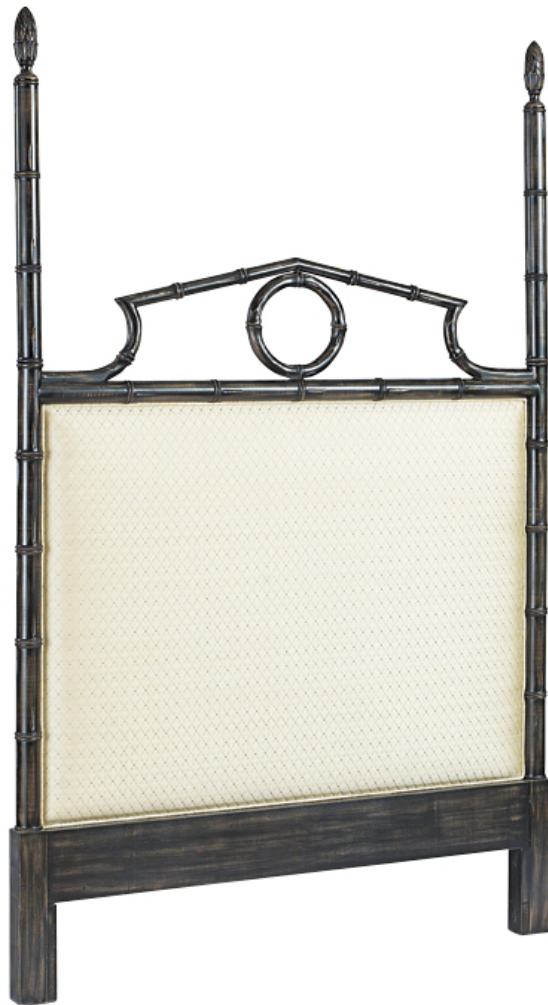

louis j solomon

fine furniture

BED-7441 BAMBOO-STYLE HEADBOARD

KING: H 65" W 80" - QUEEN: H 65" W 60" - TWIN: H 58" W 42"

AVAILABLE WITH OR WITHOUT POSTS

FINISH SHOWN: WORN BLACK

AVAILABLE IN ANY LJS FINISH